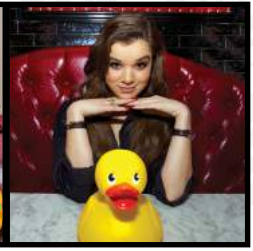

Sides:

- Mashed Potatoes
- Steamed Broccoli

Dessert:

- 1/2 King Kong Sundae
- Old Fashion Classic Milkshakes
choice of chocolate,
vanilla or strawberry

www.SugarFactory.com

Instagram: @THESUGARFACTORY Facebook: /SUGARFACTORYBRAND Twitter: @SUGARFACTORY